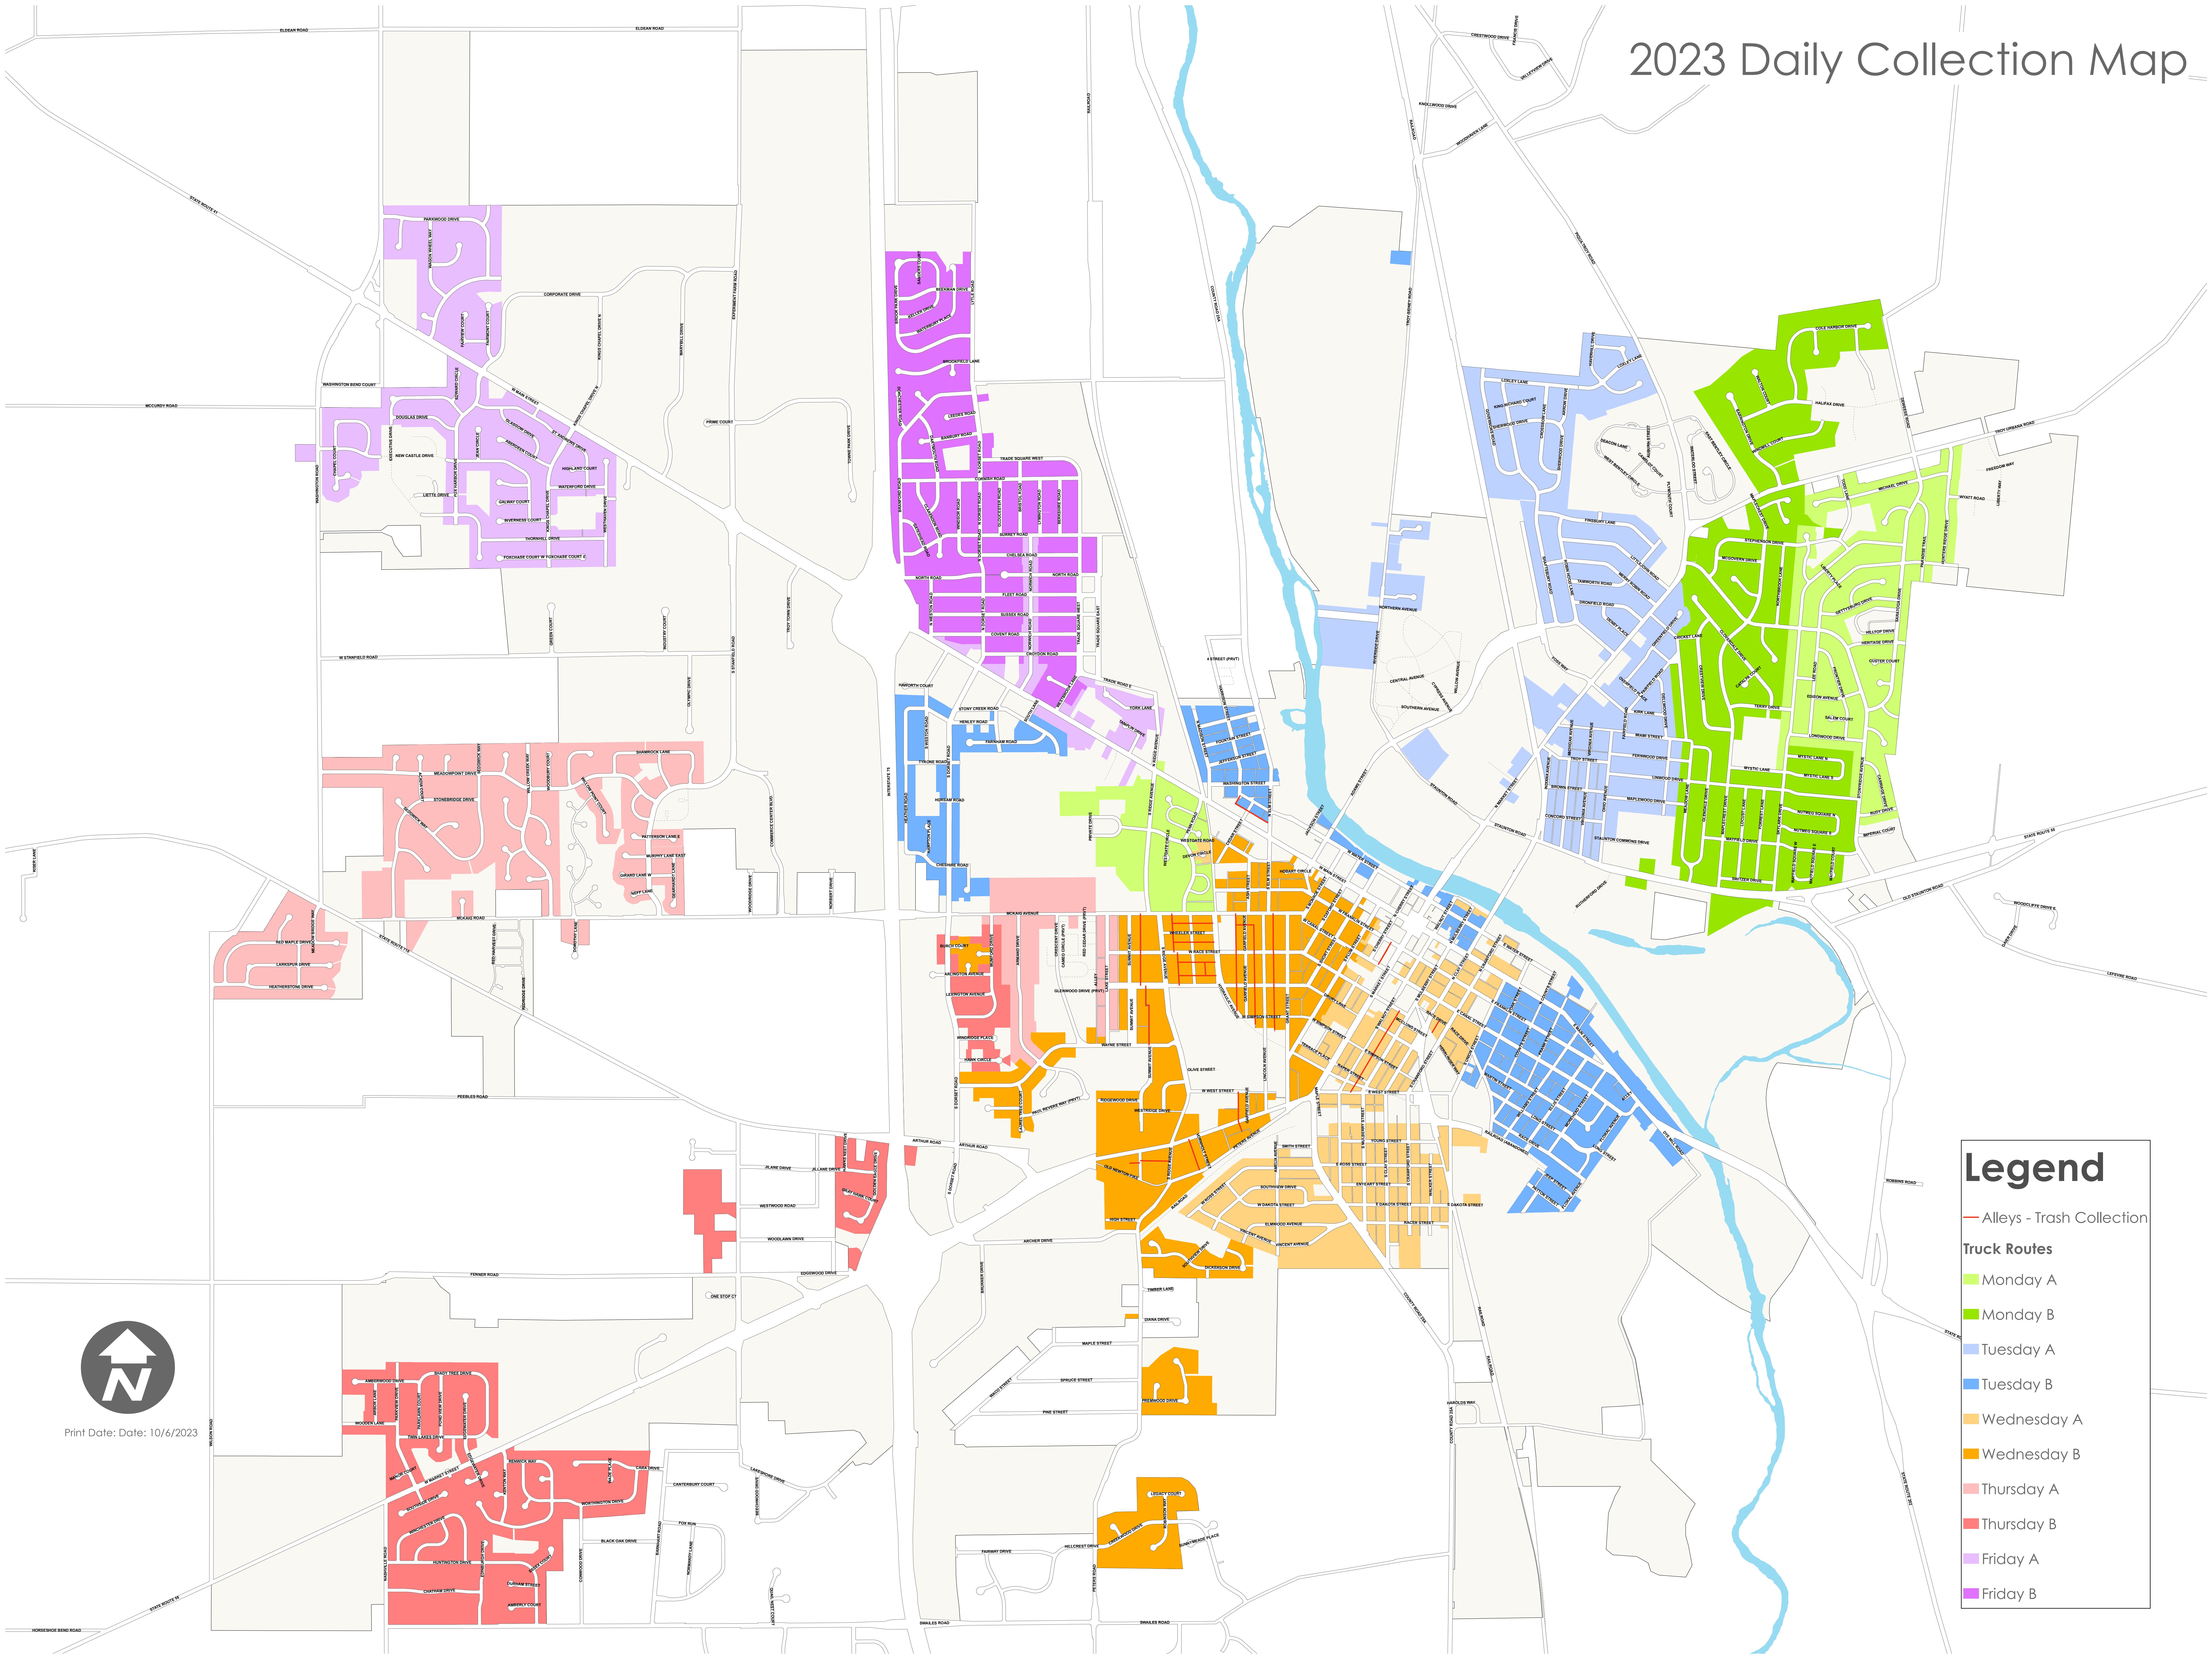

2023 Daily Collection Map

Legend

- Alleys - Trash Collection
- Truck Routes**
- Monday A
- Monday B
- Tuesday A
- Tuesday B
- Wednesday A
- Wednesday B
- Thursday A
- Thursday B
- Friday A
- Friday B

Print Date: Date: 10/6/2023