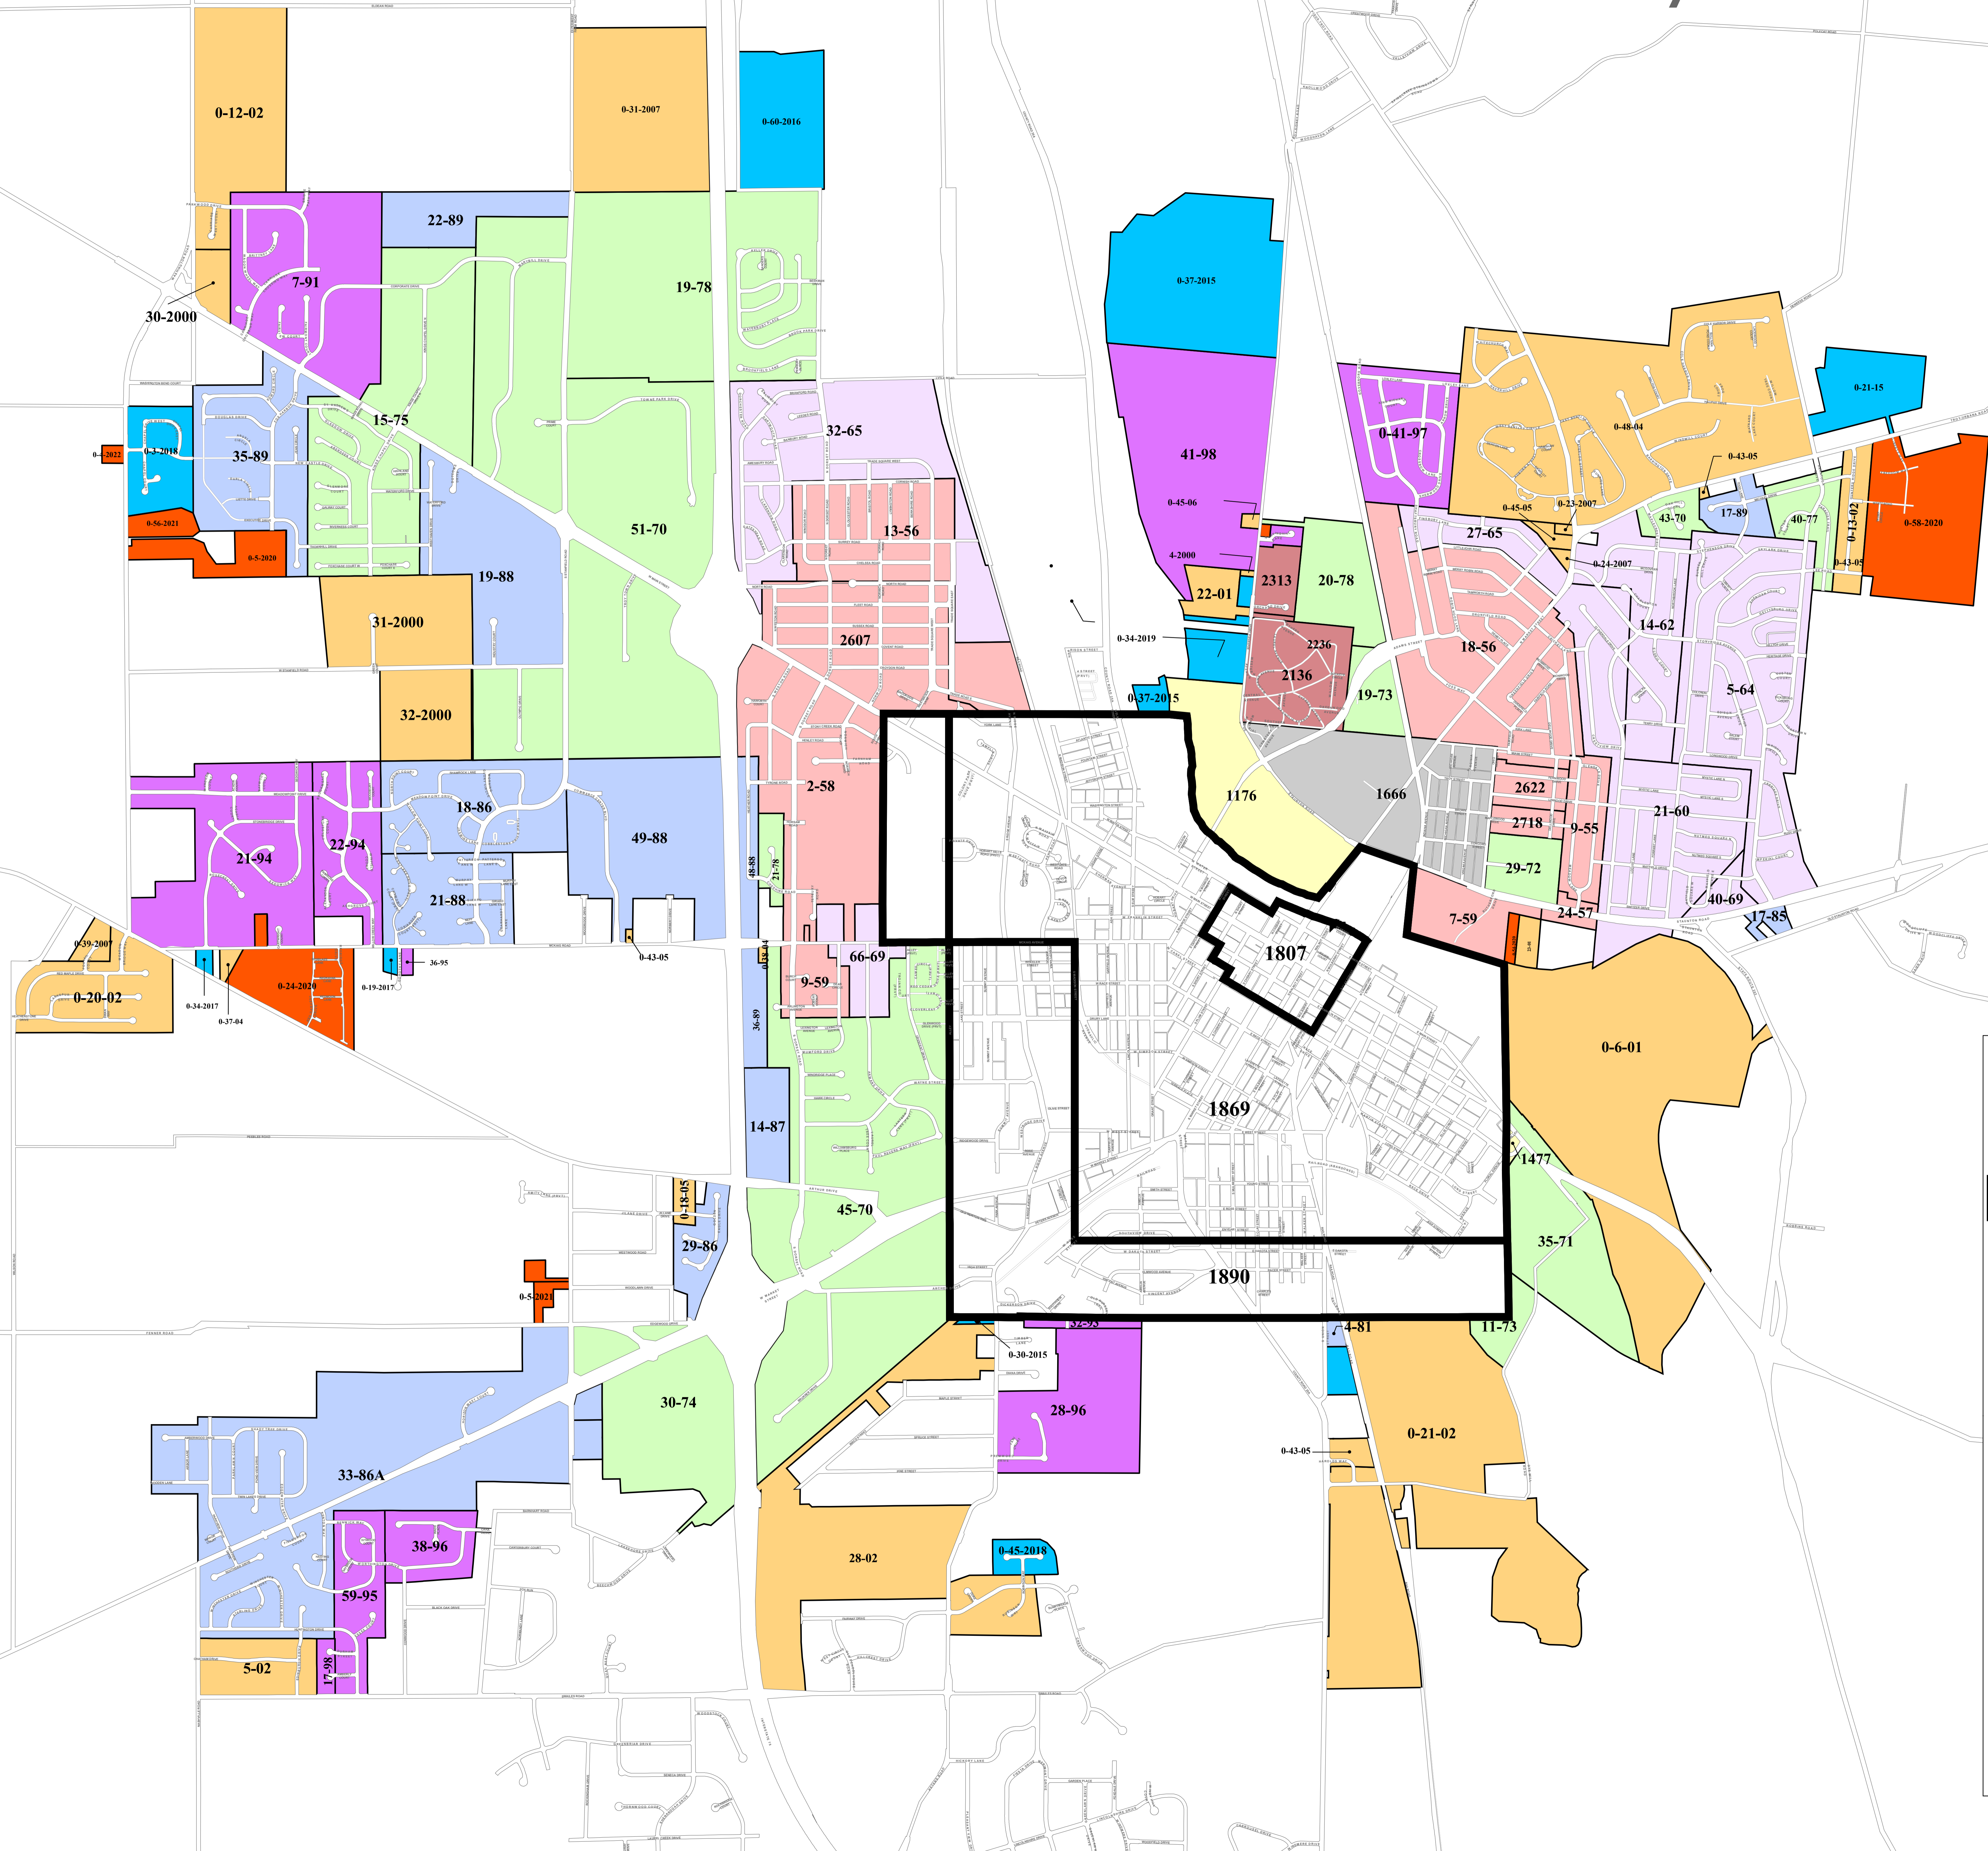

Troy Annexation Map

Date: 5/23/2022

Legend	
DECADE	
	1807-1890
	1920's
	1930's
	1940's
	1950's
	1960's
	1970's
	1980's
	1990's
	2000's
	2010's
	2020's