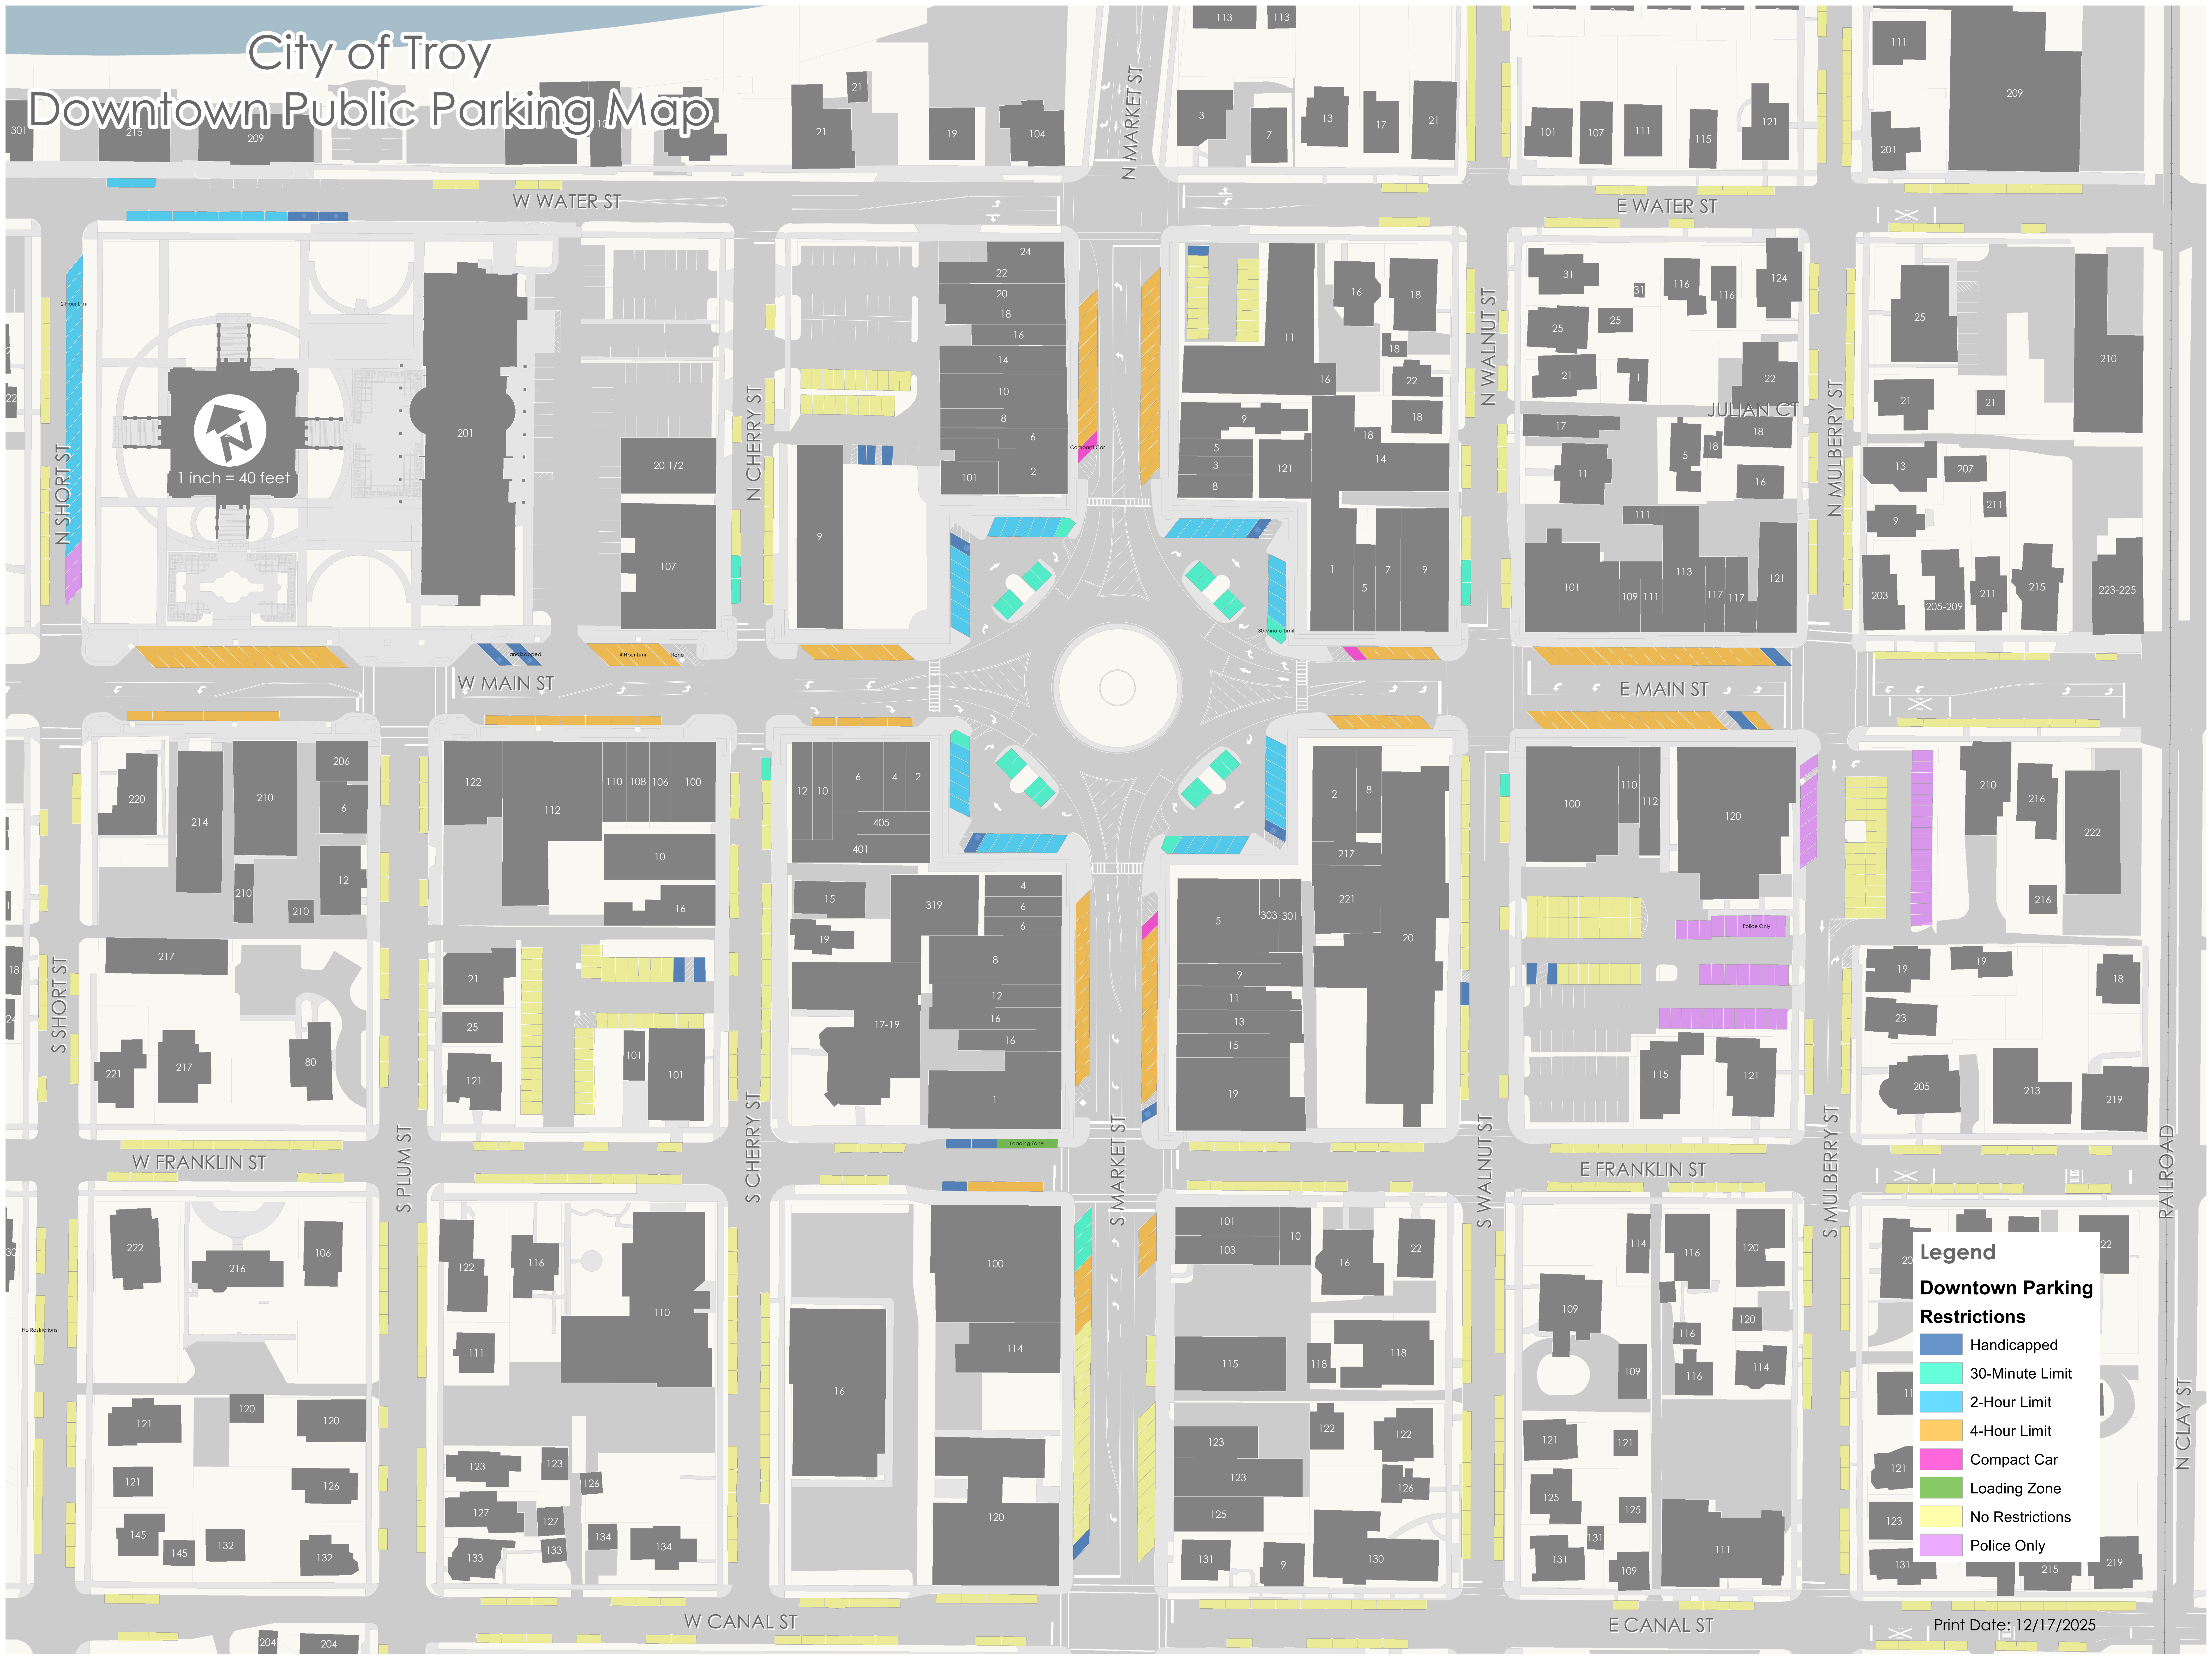

City of Troy Downtown Public Parking Map

Legend

Downtown Parking Restrictions

- █ Handicapped
- █ 30-Minute Limit
- █ 2-Hour Limit
- █ 4-Hour Limit
- █ Compact Car
- █ Loading Zone
- █ No Restrictions
- █ Police Only